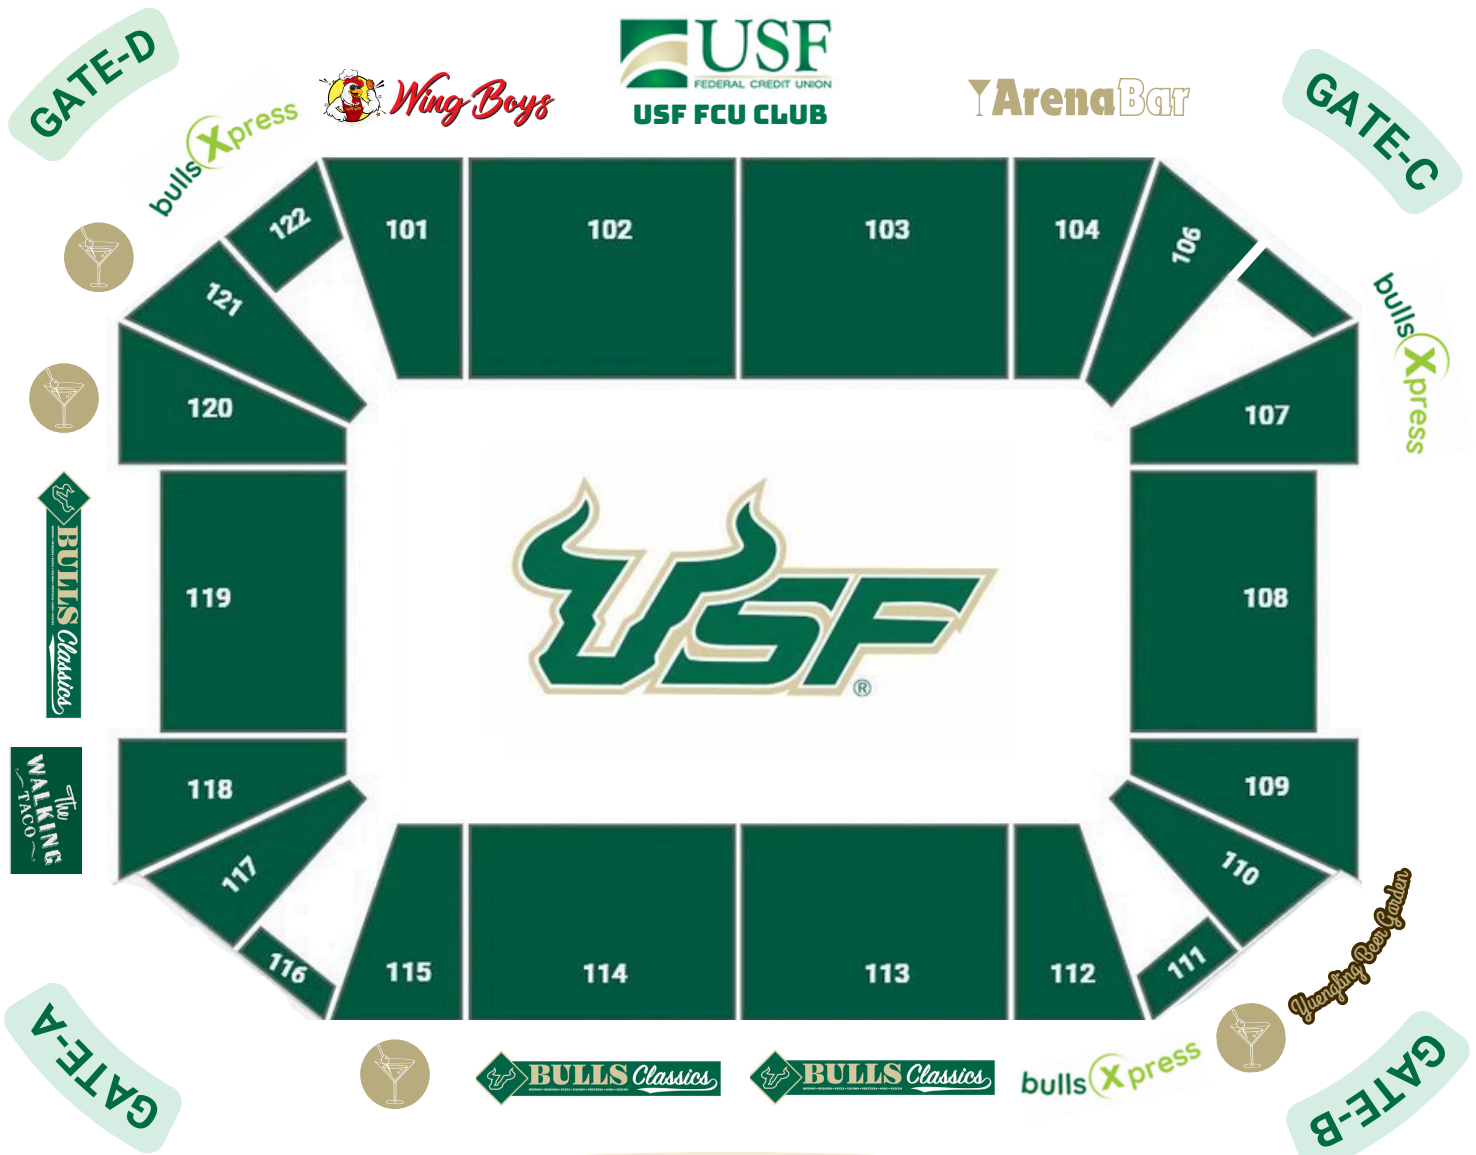

# Yuengling CENTER Concourse Map

Located at Sections: 113, 114, 119

Located at Sections: 107, 112, 122

Located at Sections: 101

Located at Section: 118

Located at section: 104

Located at Section: 110

Beer, Wine and White Claw available at all points of purchase.  
Portable Liquor Bars: 111, 115, 120, 121, Floor A, Floor D.