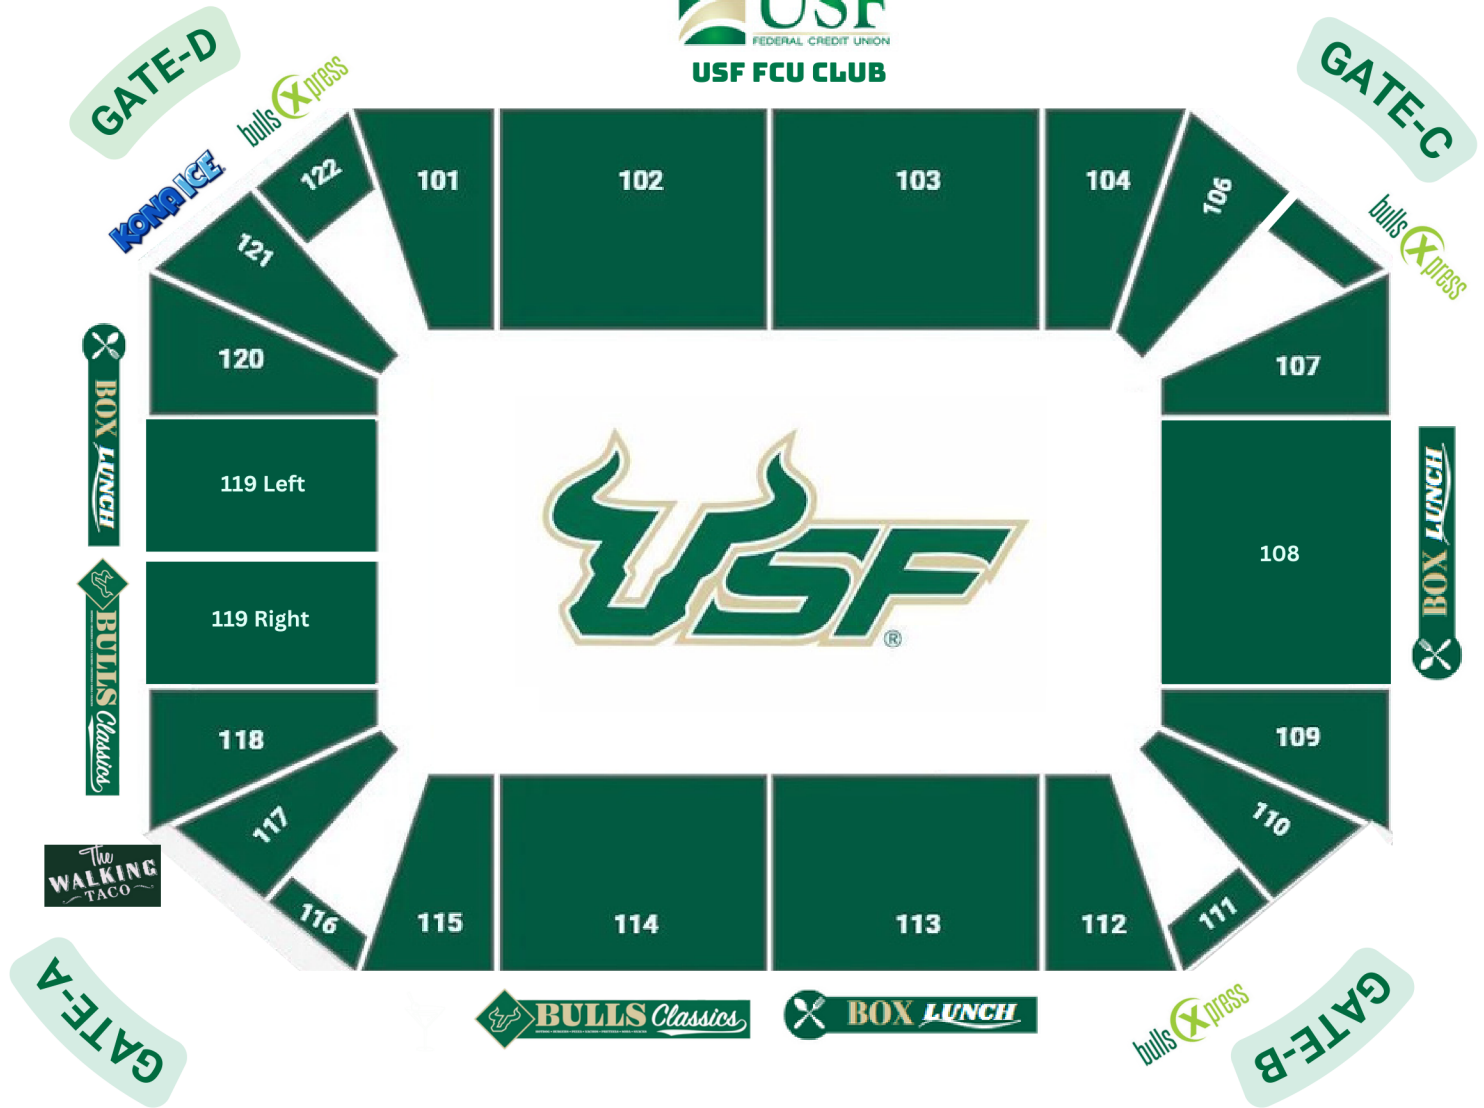

# Yuengling CENTER

## Concourse Map

 **BULLS Classics**

Located at Sections: 114, 119 Right

 **BOX LUNCH**

Located at Sections: 119 Left, 108

 **bulls Xpress**

Located at Sections: 107, 112, 122

 **The WALKING TACO**

Located at Section: 118

 **KONA ICE**

Located at section: 121

Coffee Available in Sections 114 and 119 Right