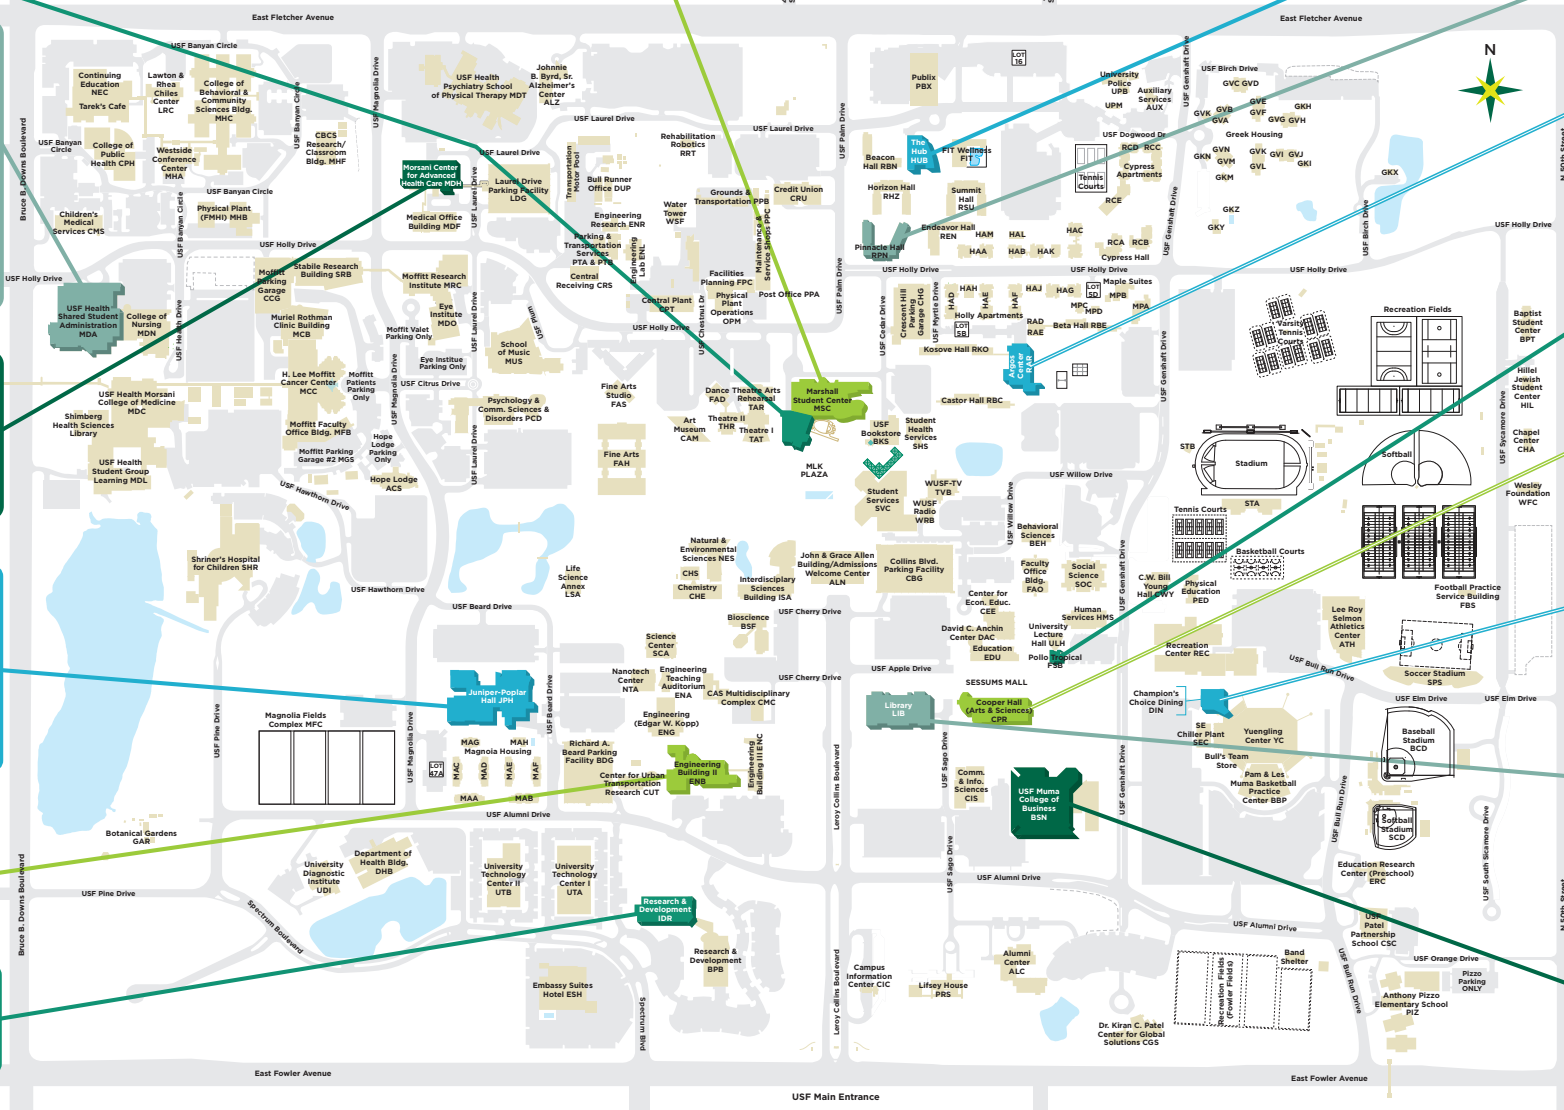

Chick-fil-A
Marshall Student Center MSC

bento

Panera BREAD

Papa John's

Subway

Panda Express
COMET CHINESE

MOE's
SOUTHWEST COIL

813 EATS

Caribou COFFEE

PHARMACY
Morsani Center MDH

JUNIPER DINING

POD MARKET

Juniper-Poplar Hall JPH

POD MARKET
Engineering II ENB

CAFÉ CONNECT
Research & Development IDR

ARGOSEXCHANGE

FLIP KITCHEN

RESTAURANT ROTATION

bulls Xpress
Argos Center RAR

PolloTropical
CITRUS MARINATED CHICKEN
Sessums Mall

SUBWAY
Cooper Hall CPR

CHAMPION'S Choice

Jamba Juice

TOROS
Champion's Choice DIN

Starbucks
Library LIB

Rocky's & Hideout
DELICATESSEN & CAFE

Boar's Head

Java City

MUMA College of Business BSN

Dining

www.usfdining.com

Follow us on social media